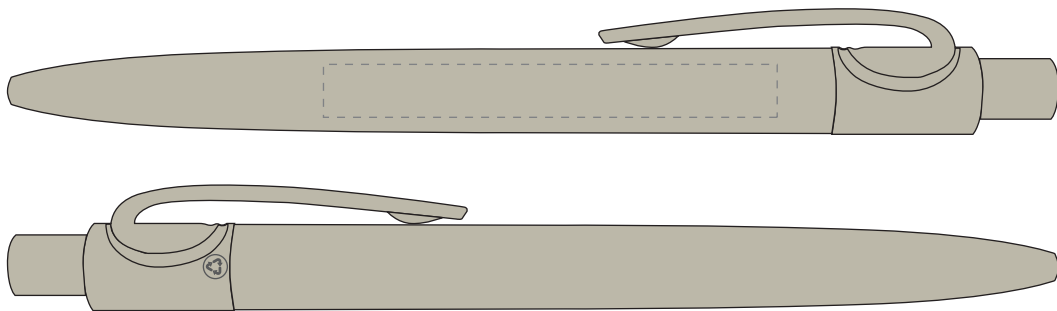

Your Ref:	Quantity:	Product Code: TPC000114
Our Ref:	Version: 1	Product Colour: LIGHT GREY

PRINTING CONCERNS:**PRODUCT INFO:**

We stock this item in the following colours

**PANTONE REFERENCE(S)**

- Colour 1
- Colour 1
- Colour 1
- Colour 1

ARTWORK SCALE 100%

ARTWORK SCALE 100%
Max print area: 60mm x 7mm

Product Image for visualisation
- colours may vary

The dashed line is to demonstrate print area and will not appear on your printed item

PLEASE NOTE: